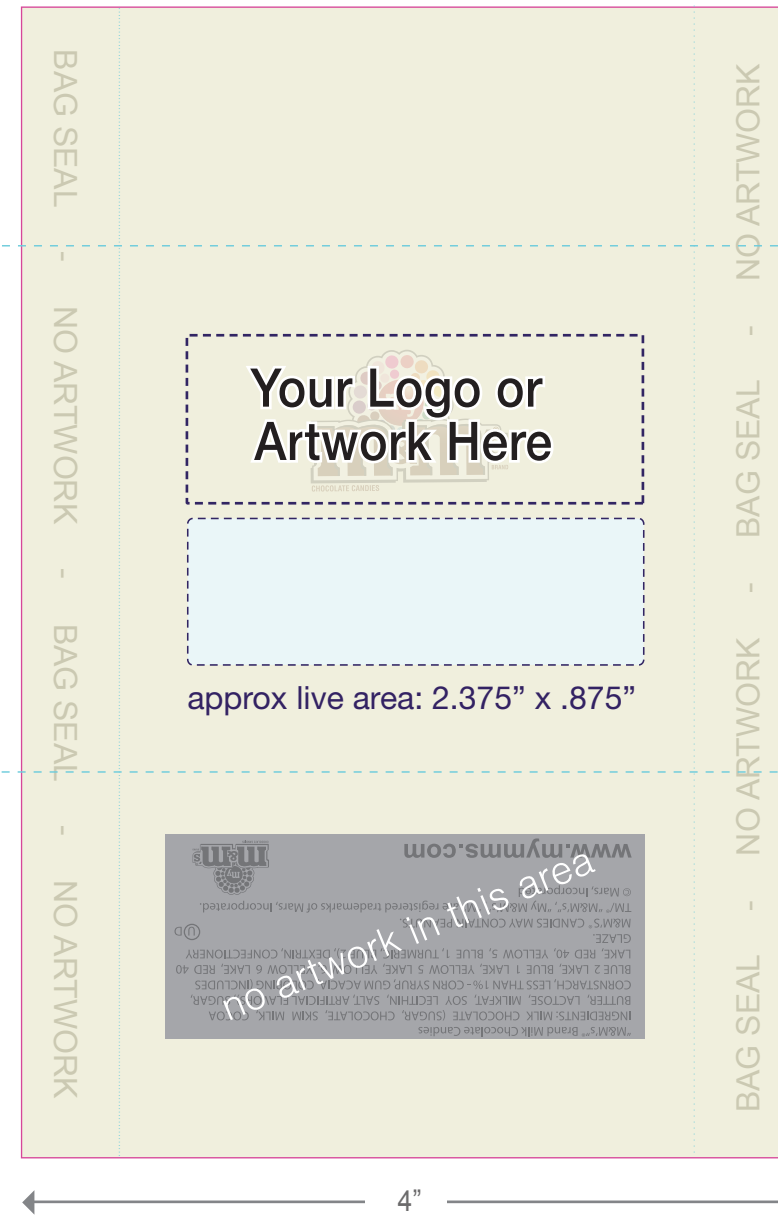

Represents bag film. Bag film can be clear or any solid color (use Pantone Solid Coated as your reference).

Represents a clear film window below your logo.

----- Represents bag fold.
(dotted lines do not print)

Your logo and /or artwork can be positioned to your needs (i.e. portrait, landscape)